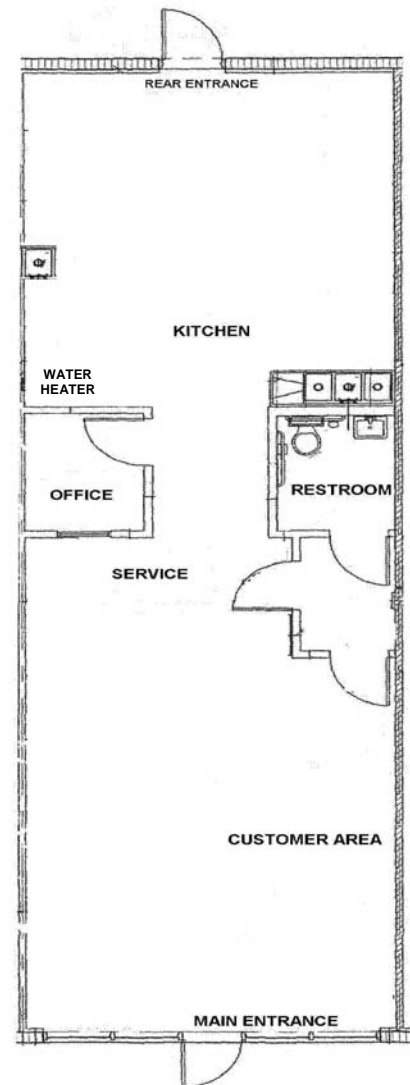

Shoppes At Chancellor

12020 South Shore Blvd., Suite 700

Wellington

1165 SF

- ◆ High Visibility
- ◆ Finished Space
- ◆ Hurricane Impact Glass
- ◆ Existing:
 - Natural Gas
 - Hood Ventilation
 - Floor Drains
 - Floor Outlets
 - Equipment Outlets
 - Kitchen Sinks
 - Water Heater
- ◆ Aggressive Pricing
- ◆ Flexible Terms
- ◆ Built-in Office Clientele